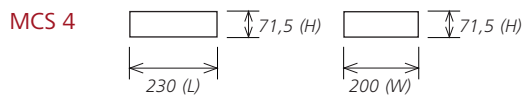

DIMENSIONS [mm]