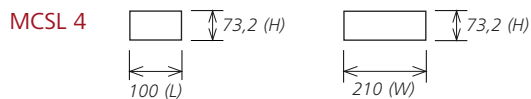

DIMENSIONS [mm]