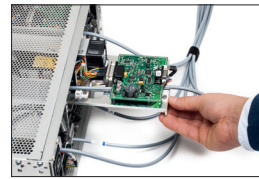

ADDITIONAL CHARACTERISTICS

Each wavelength is individually changeable und upgradeable

Laser lines are separately fan-cooled controlled by the ambient temperature

AVAILABLE WAVELENGTHS [nm]

Please refer to LASOS DPSS and LDM laser series for available wavelengths