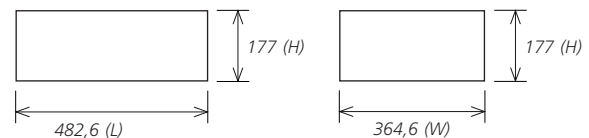

### DIMENSIONS [mm]

## MCS 6 series

Delivers up to six wavelengths with fiber output from a standard 19" housing

Customized wavelength and output power combinations

Standard fiber connectors or collimated beam output

Optional beam combining unit with separately switchable laser lines